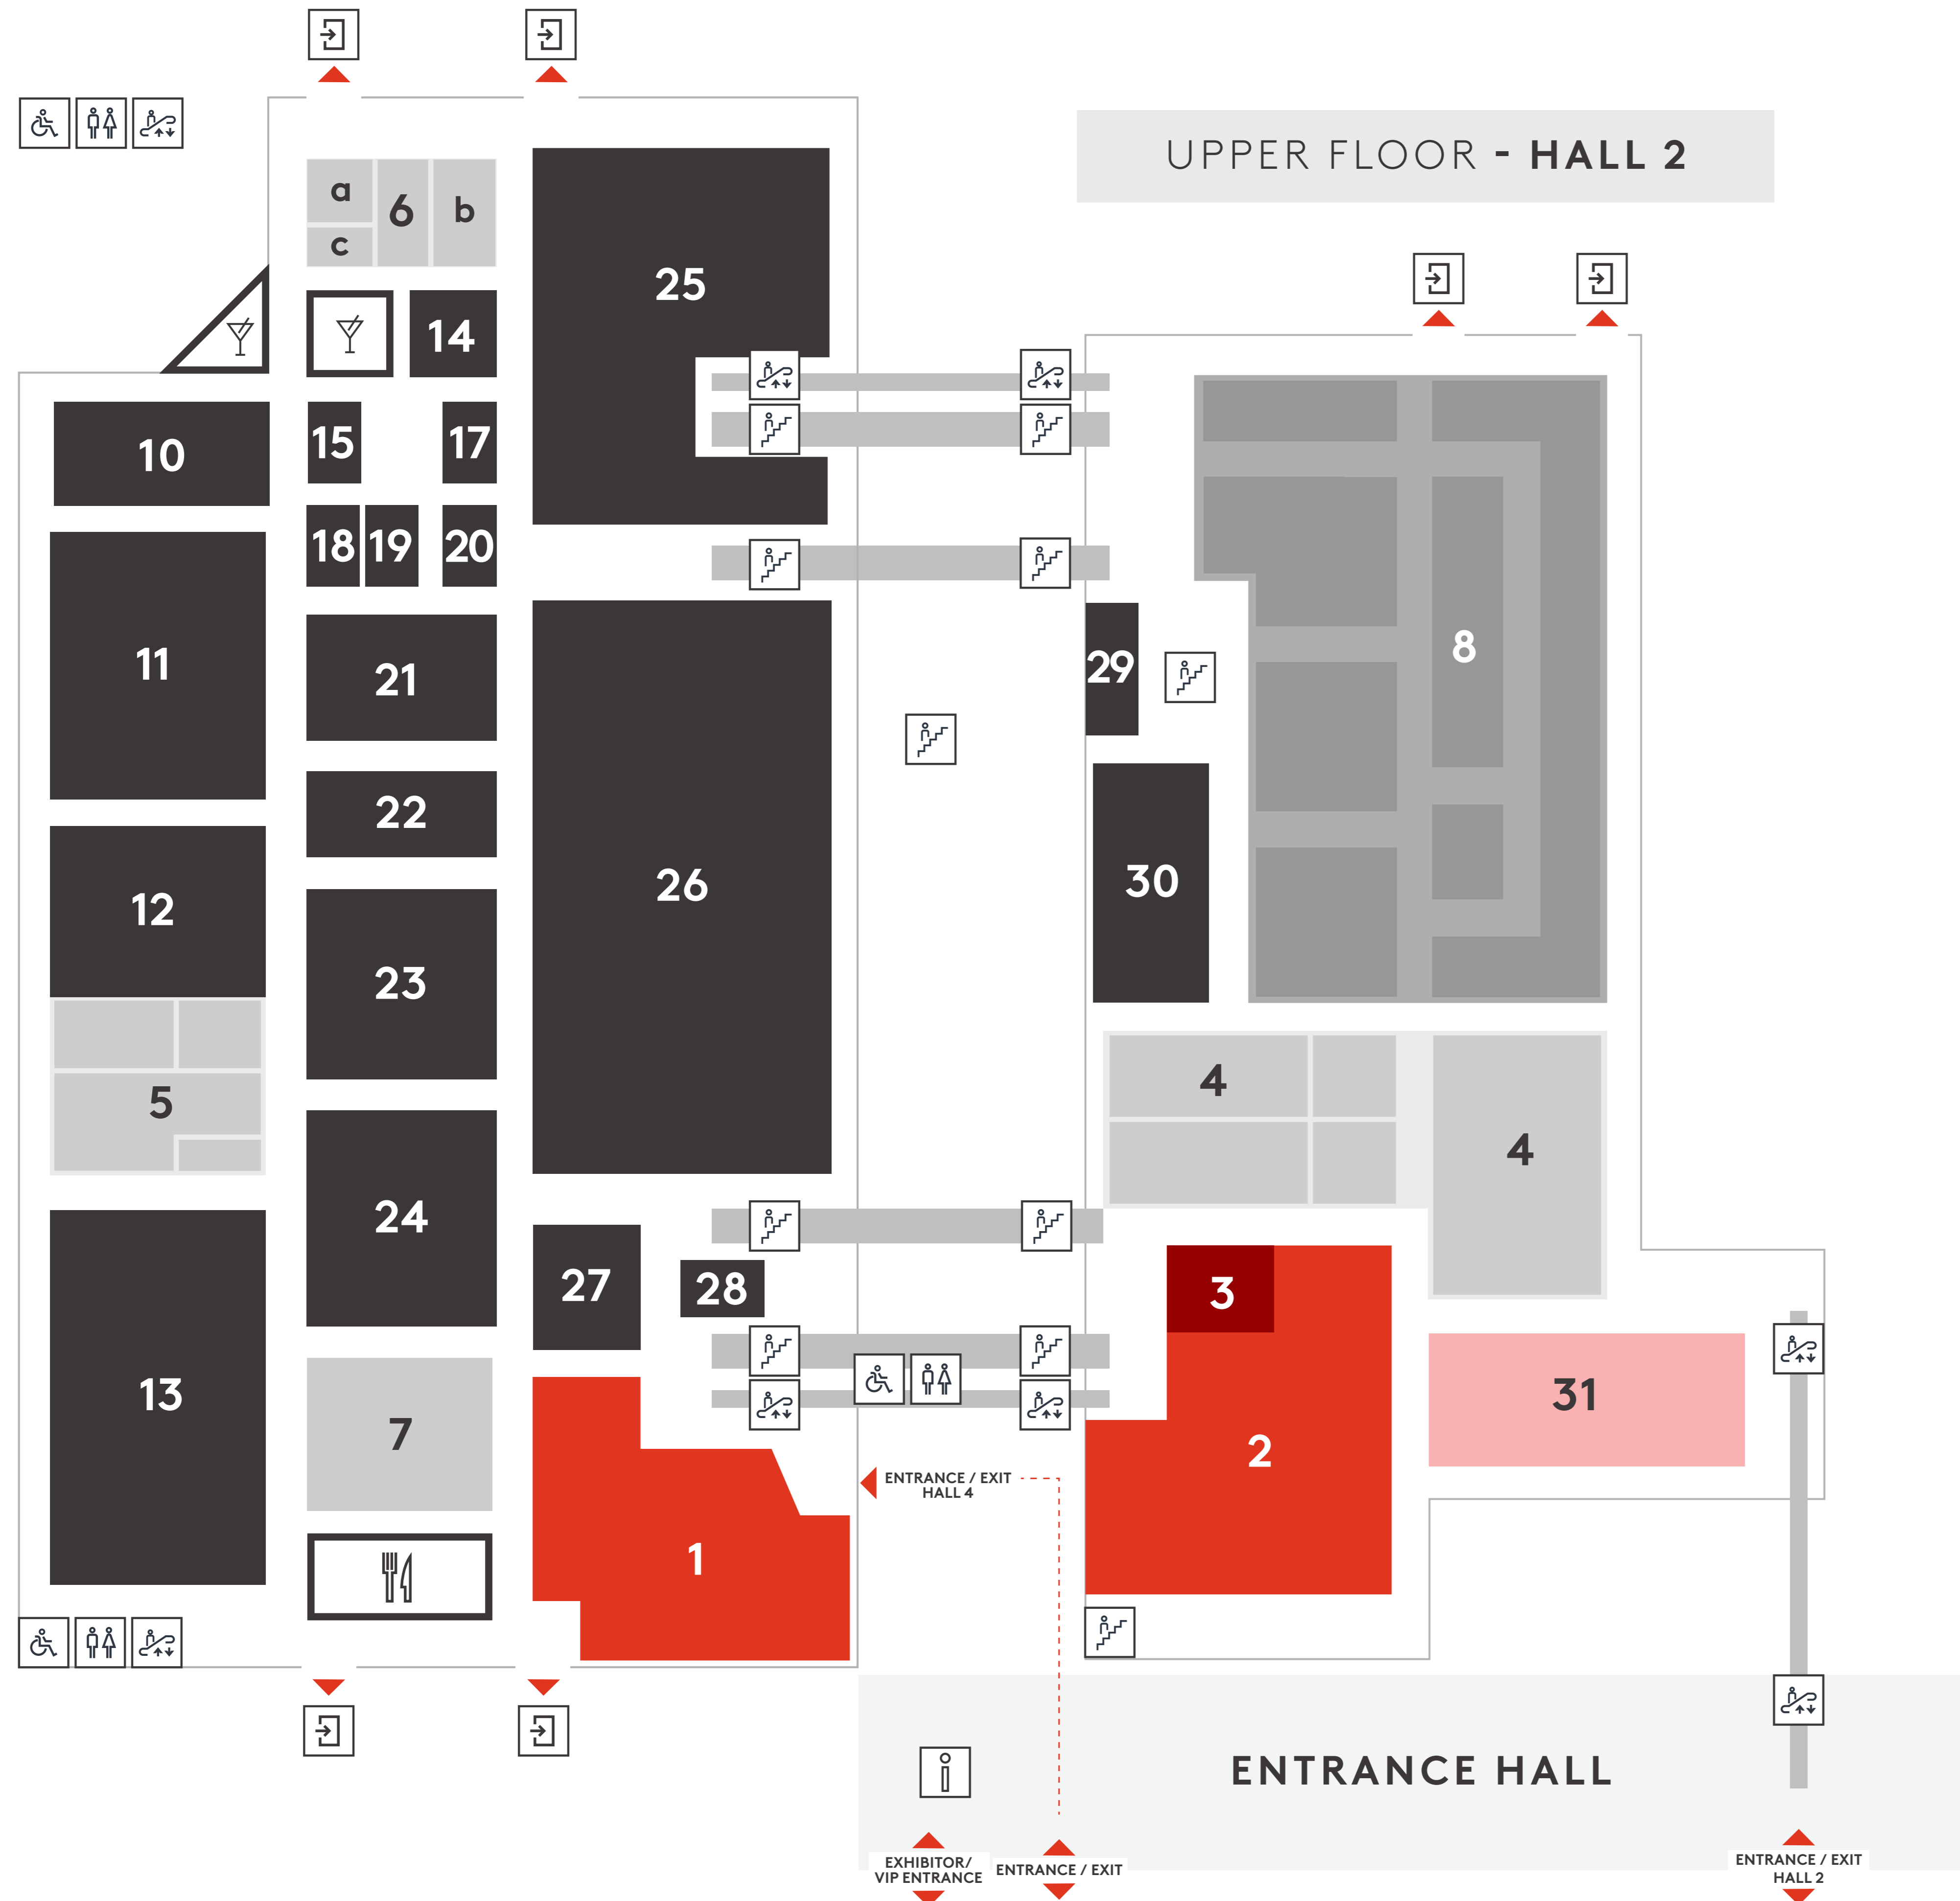

GROUND FLOOR - HALL 4

UPPER FLOOR - HALL 2

CONNECTING HUBS

- 1. The Cube
- 2. The Lounge

MEDIA PARTNER

- 3. Blick

THEMATIC ZONES

4. Adrenaline Zone

- Lazareth
- Fach Auto Tech
- Swiss Racing Masters
- Supercar Avenue
- Pitstop Lounge

5. Design District

- Pininfarina
- Atelier Classroom
- Atelier Lounge

6. Mobility Lab

- Fédération Internationale de l'Automobile (FIA)
- Microlino
- Motosacoche
- Recharging station lounge

SHOPPING STREET

- 31. Boutiquiers
 - Race World
 - Formule 1 Merchandising
 - GP Motorsport
 - Classics Legends Motor
 - Martin Engler

STAIRS

ESCALATOR

PWD

TOILET

EMERGENCY EXIT

RECEPTION